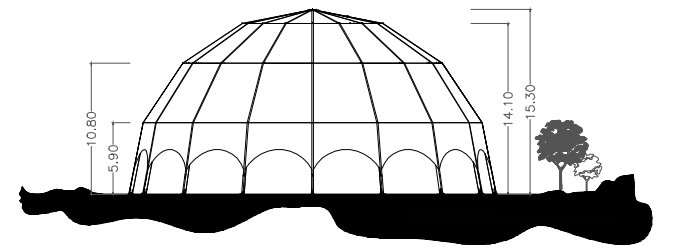

DRAUFSICHT

SEITENANSICHT

HAUPTANSICHT

IGLUZELT - 30 x 95 m

**IRMARFER** [www.irmarfer.com](http://www.irmarfer.com)  
 WE TAKE PART IN YOUR EVENT

Three small images showing the interior of the igloo tent structure, illustrating its use for events. The images show a well-lit interior with tables, chairs, and people.