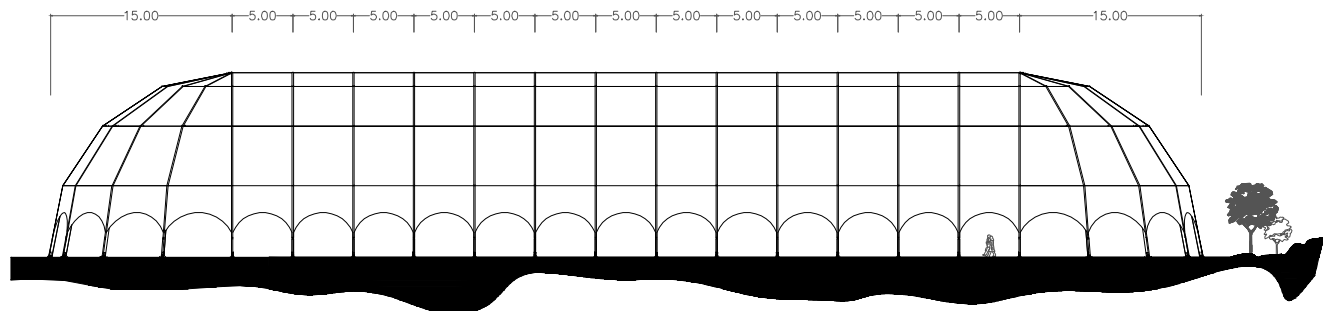

DRAUFSICHT

SEITENANSICHT

HAUPTANSICHT

IGLUZELT - 30 x 95 m

**IRMARFER** [www.irmarfer.com](http://www.irmarfer.com)  
 WE TAKE PART IN YOUR EVENT

Three small images showing the interior of the igloo tent structure, illustrating its use for events. The images show a well-lit interior with tables, chairs, and people.